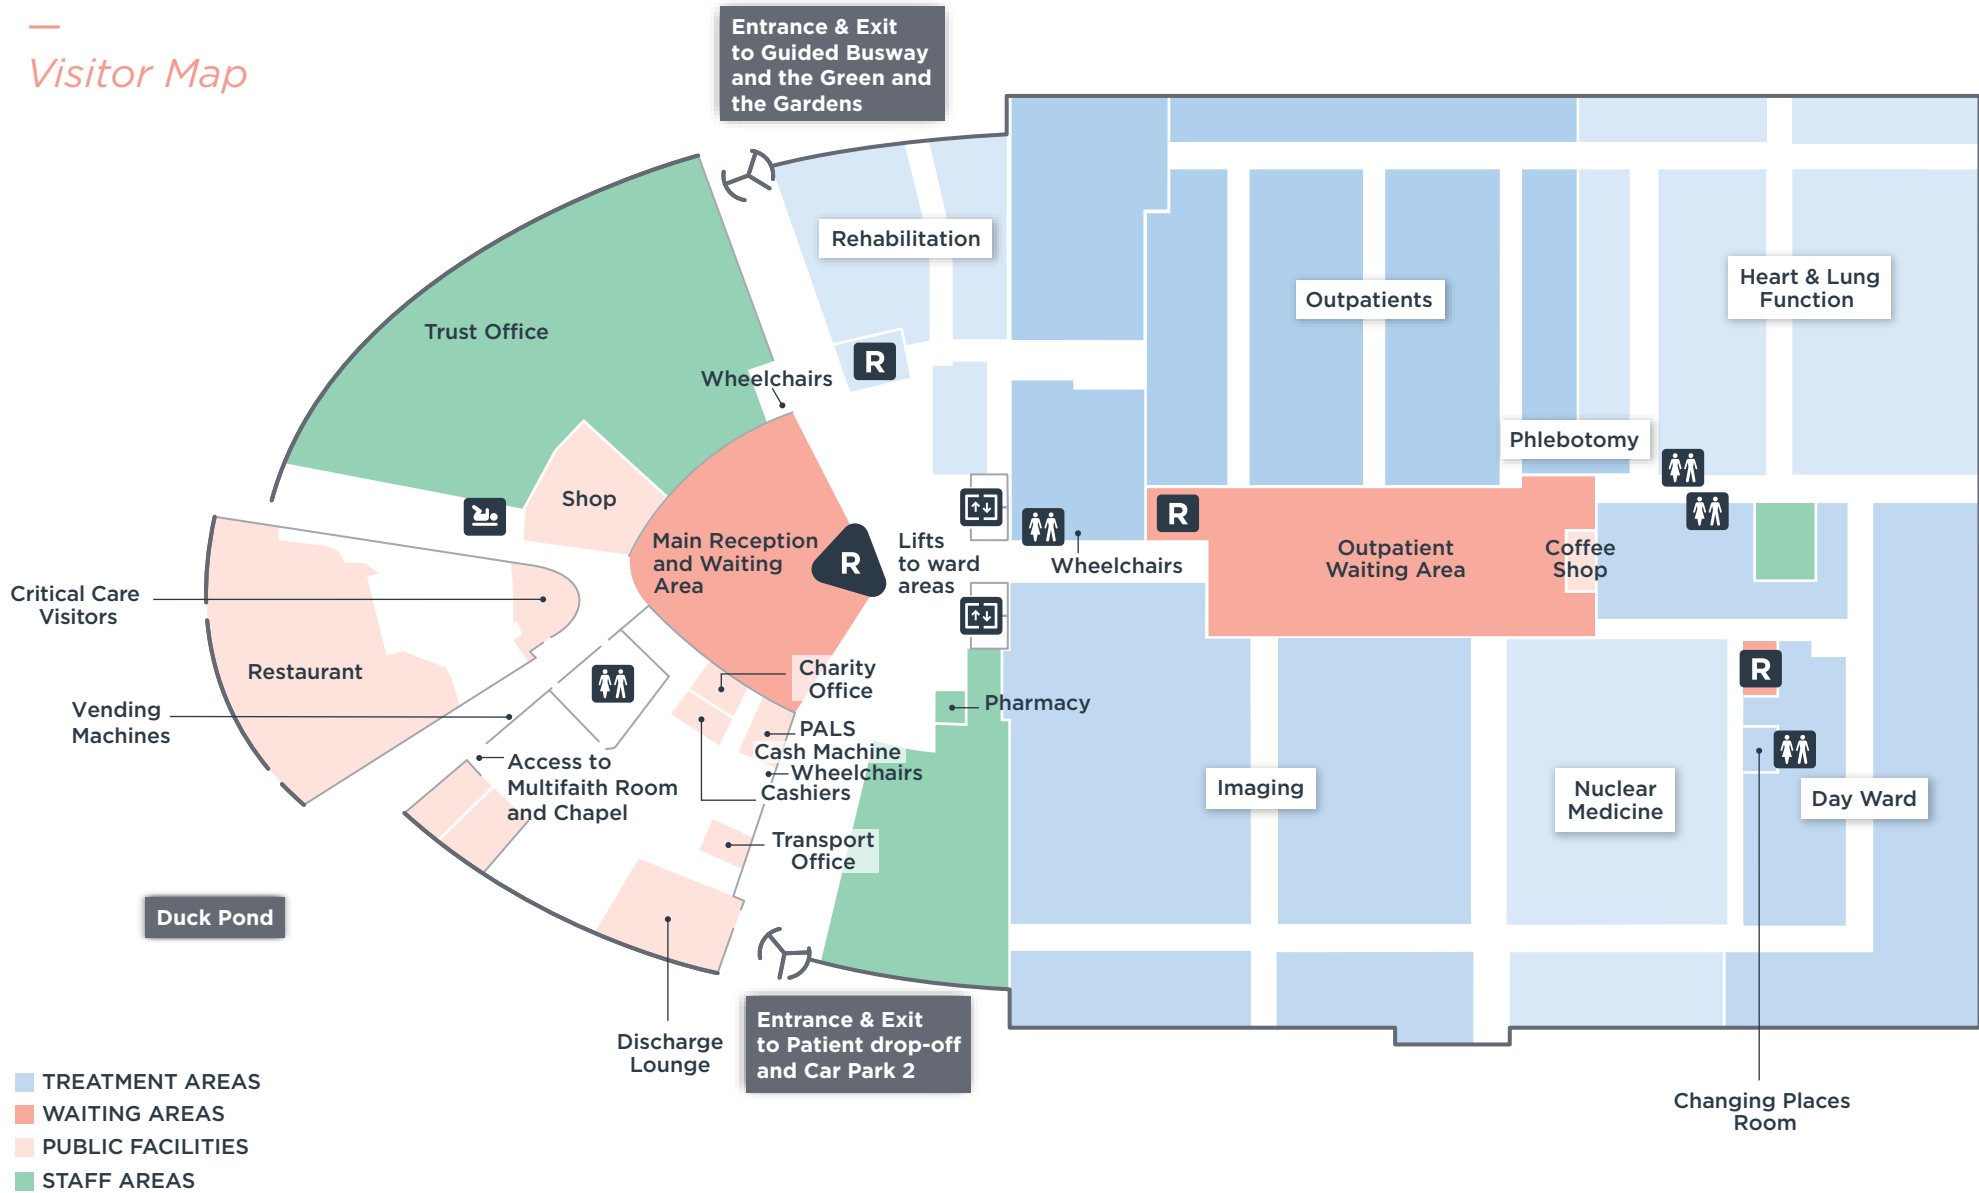

# Royal Papworth Hospital

## Ground Floor

### Visitor Map

NORTH: AstraZeneca Global R&D headquarters

- TREATMENT AREAS
- WAITING AREAS
- PUBLIC FACILITIES
- STAFF AREAS

- R Reception
- ↑↓ Lift
- ♂♀ Public Toilets
- ↕ Stairs
- 🍼 Baby Change & Feeding

Floor 1 - Theatres, Cath Labs and Critical Care  
 Floor 3 - Wards 3 North and 3 South  
 Floor 4 - Wards 4 North, Royal Papworth Private Care and 4 South  
 Floor 5 - Wards 5 North and 5 South

SOUTH: Multi-storey Car Park 2