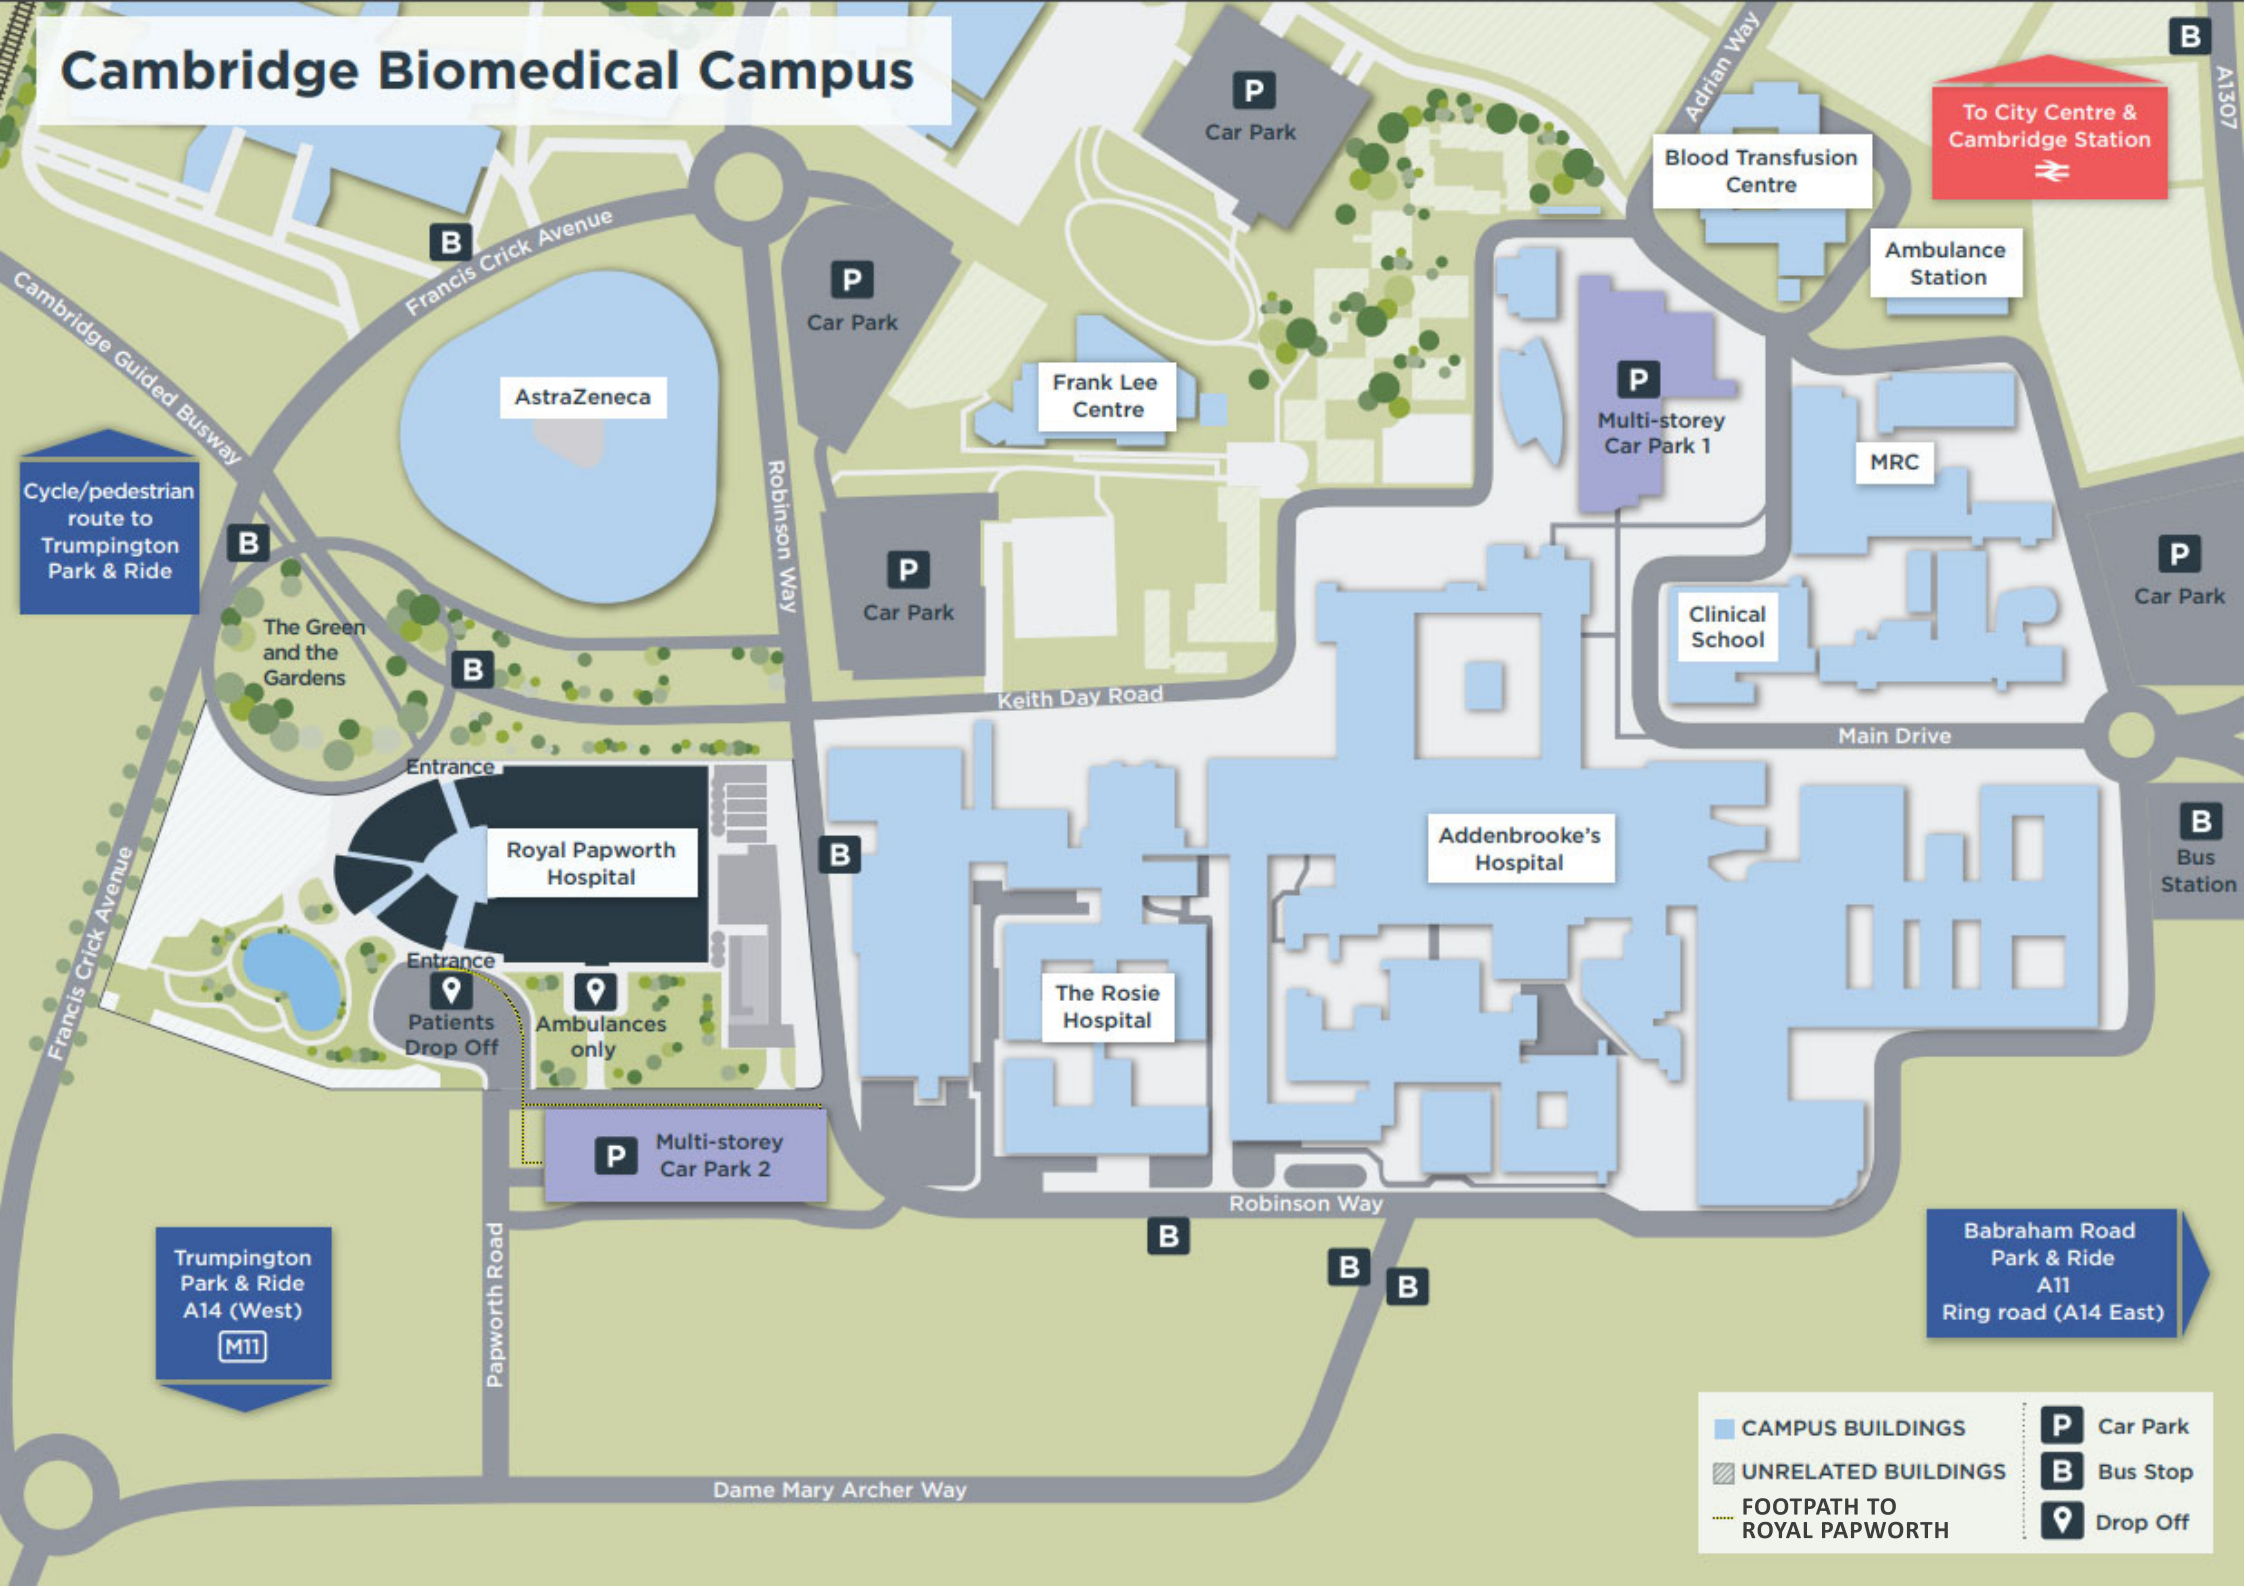

Cambridge Biomedical Campus

CAMPUS BUILDINGS	Car Park
UNRELATED BUILDINGS	Bus Stop
FOOTPATH TO ROYAL PAPWORTH	Drop Off